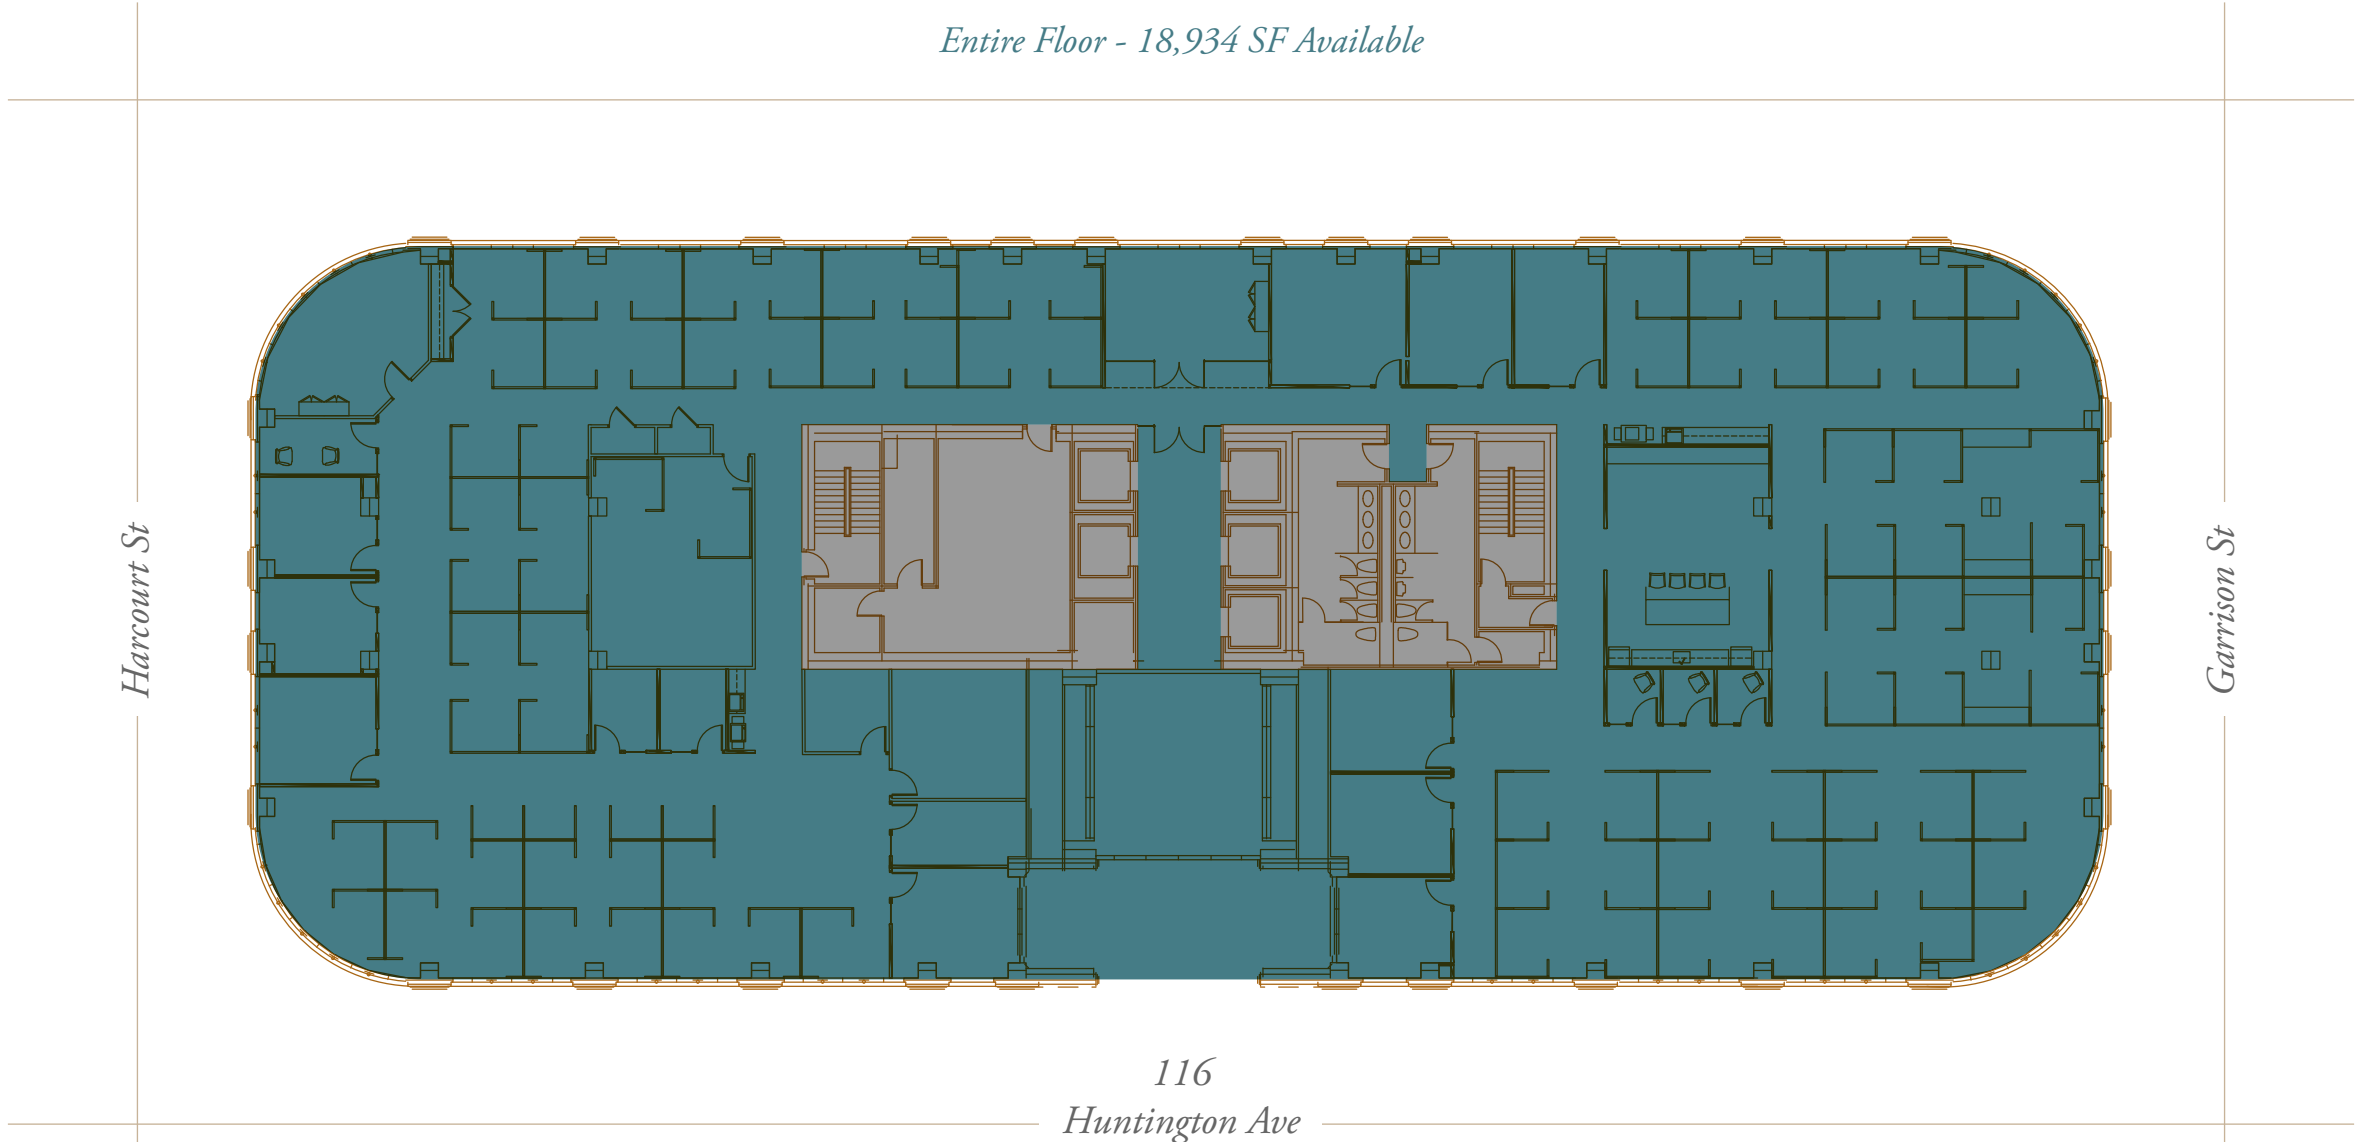

## 2ND FLOOR

*Entire Floor - 18,934 SF Available*

■ Available

■ Core

□ Occupied