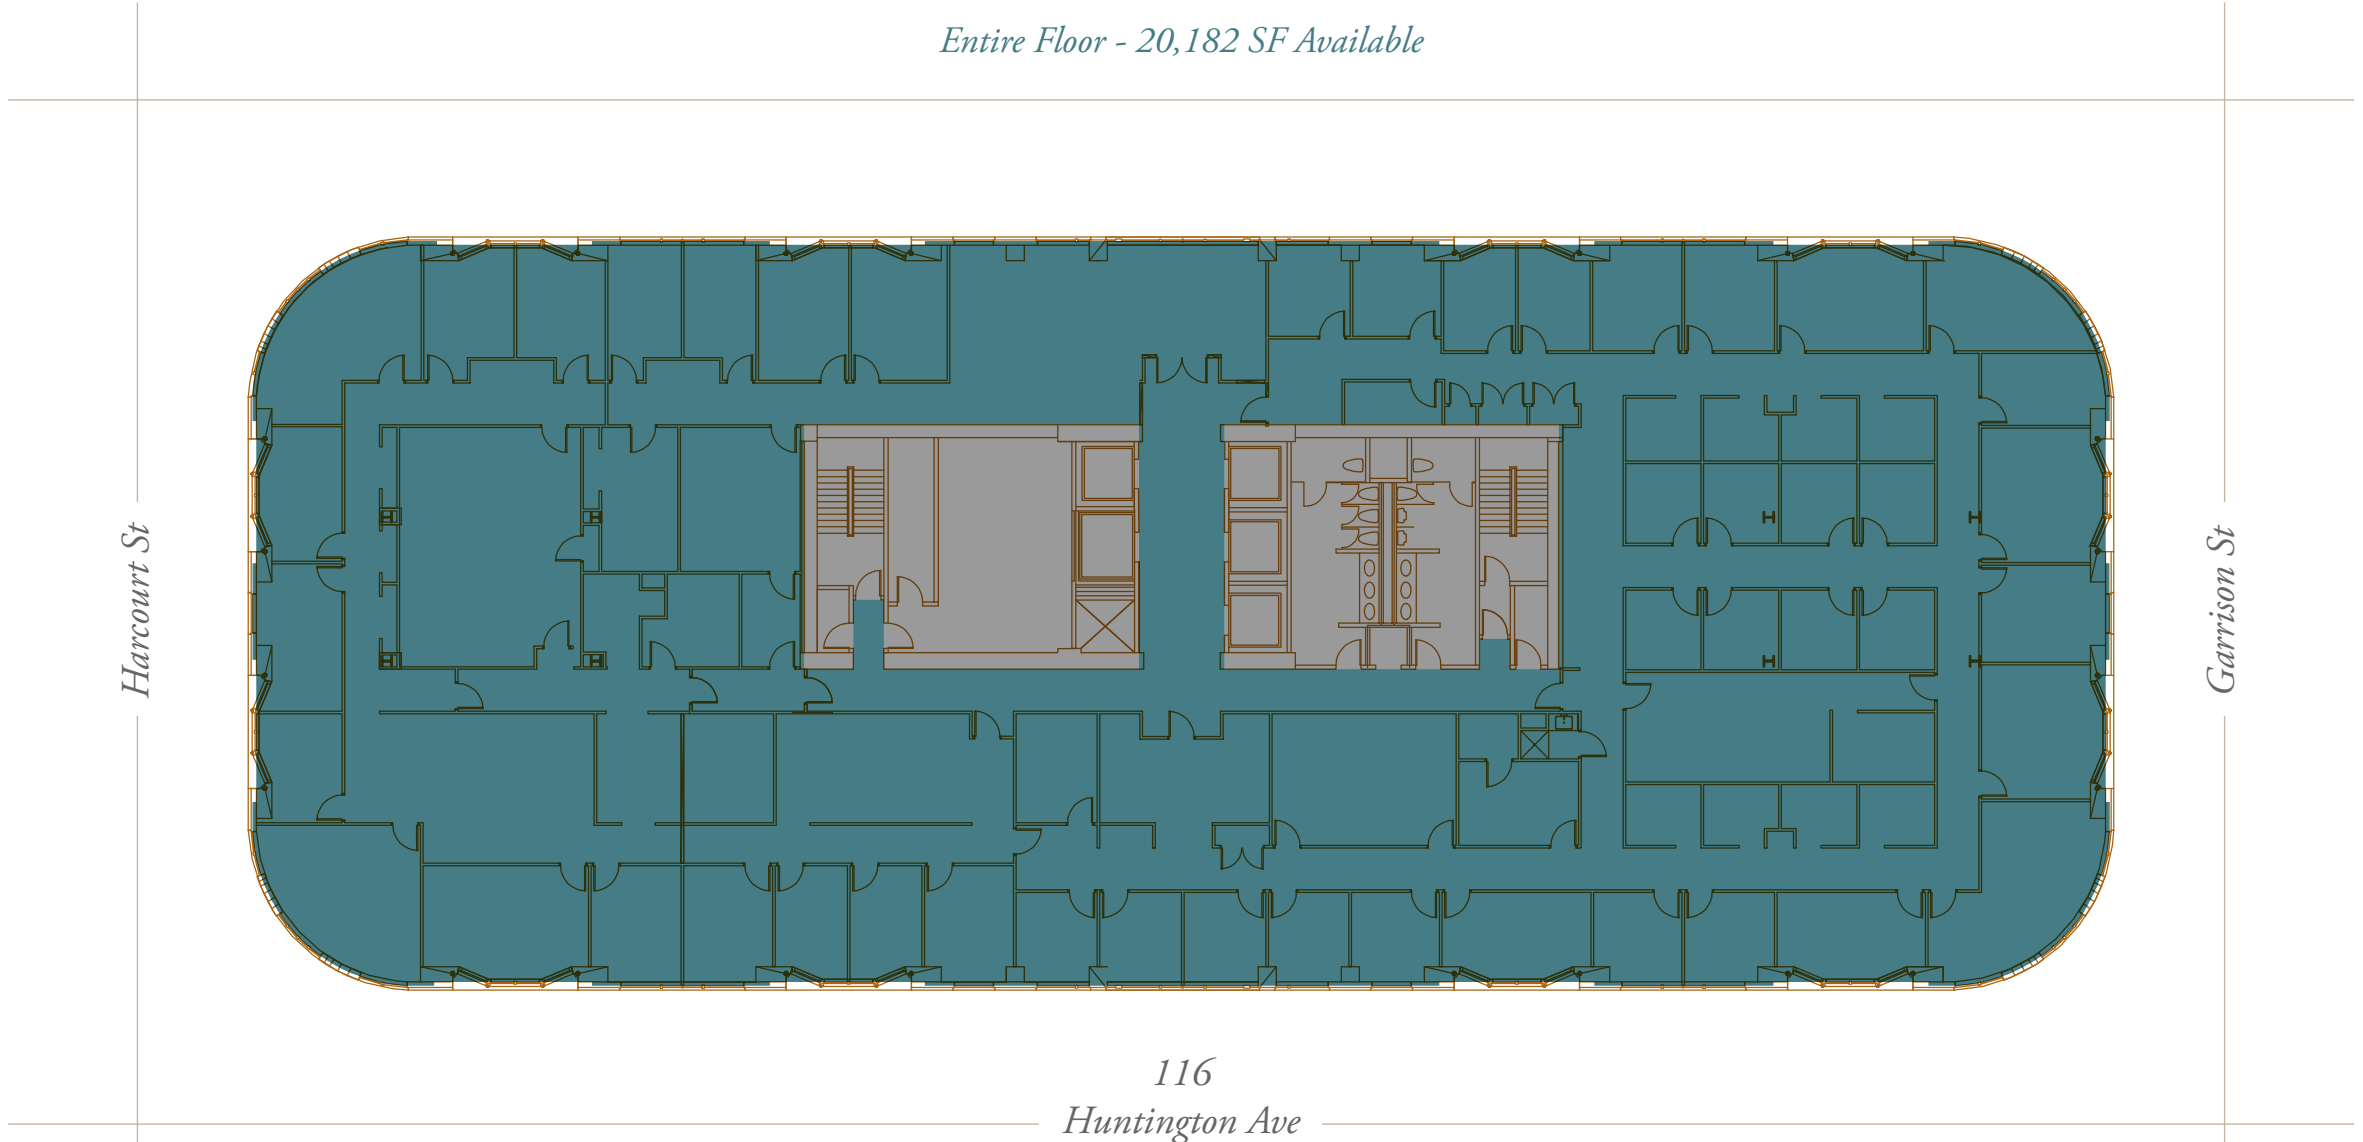

# 8TH FLOOR

*Entire Floor - 20,182 SF Available*

■ Available

■ Core

■ Occupied