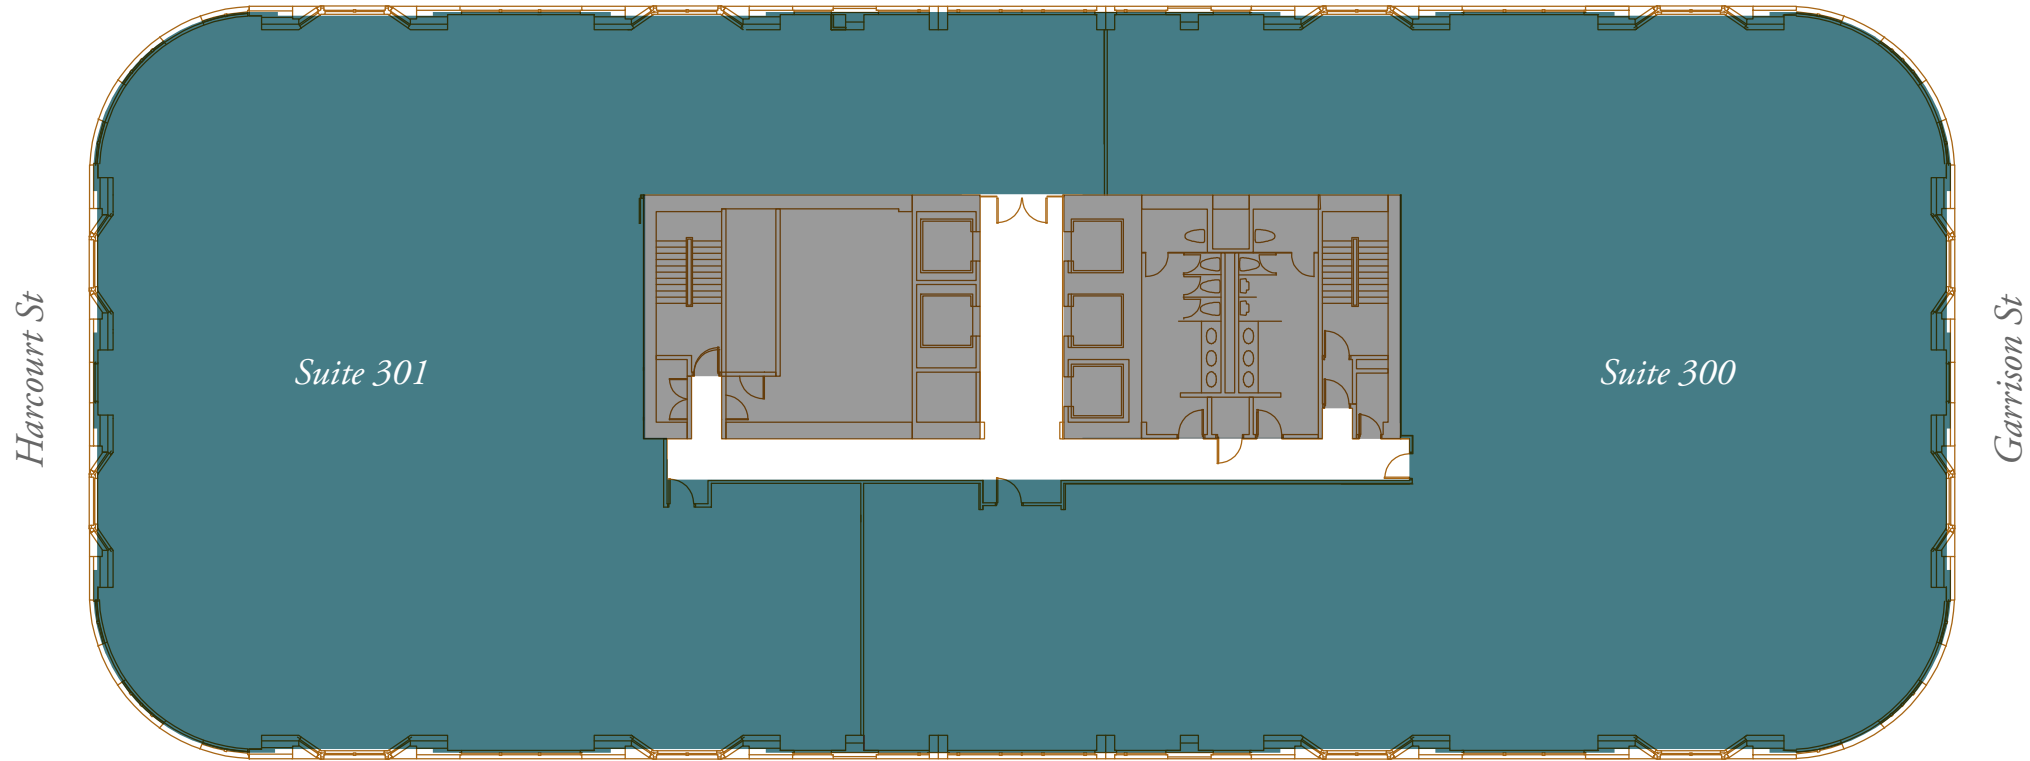

3RD FLOOR

*Suite 300 - 10,791 RSF Available*

*Suite 301 - 9,606 RSF Available*

*Harcourt St*

*Garrison St*

*Suite 301*

*Suite 300*

116

*Huntington Ave*

SUITE 300

SUITE 301

- Available 2023
- Administrative office, perimeter office and conference intensive

- Perimeter office and conference
- Open floor plan