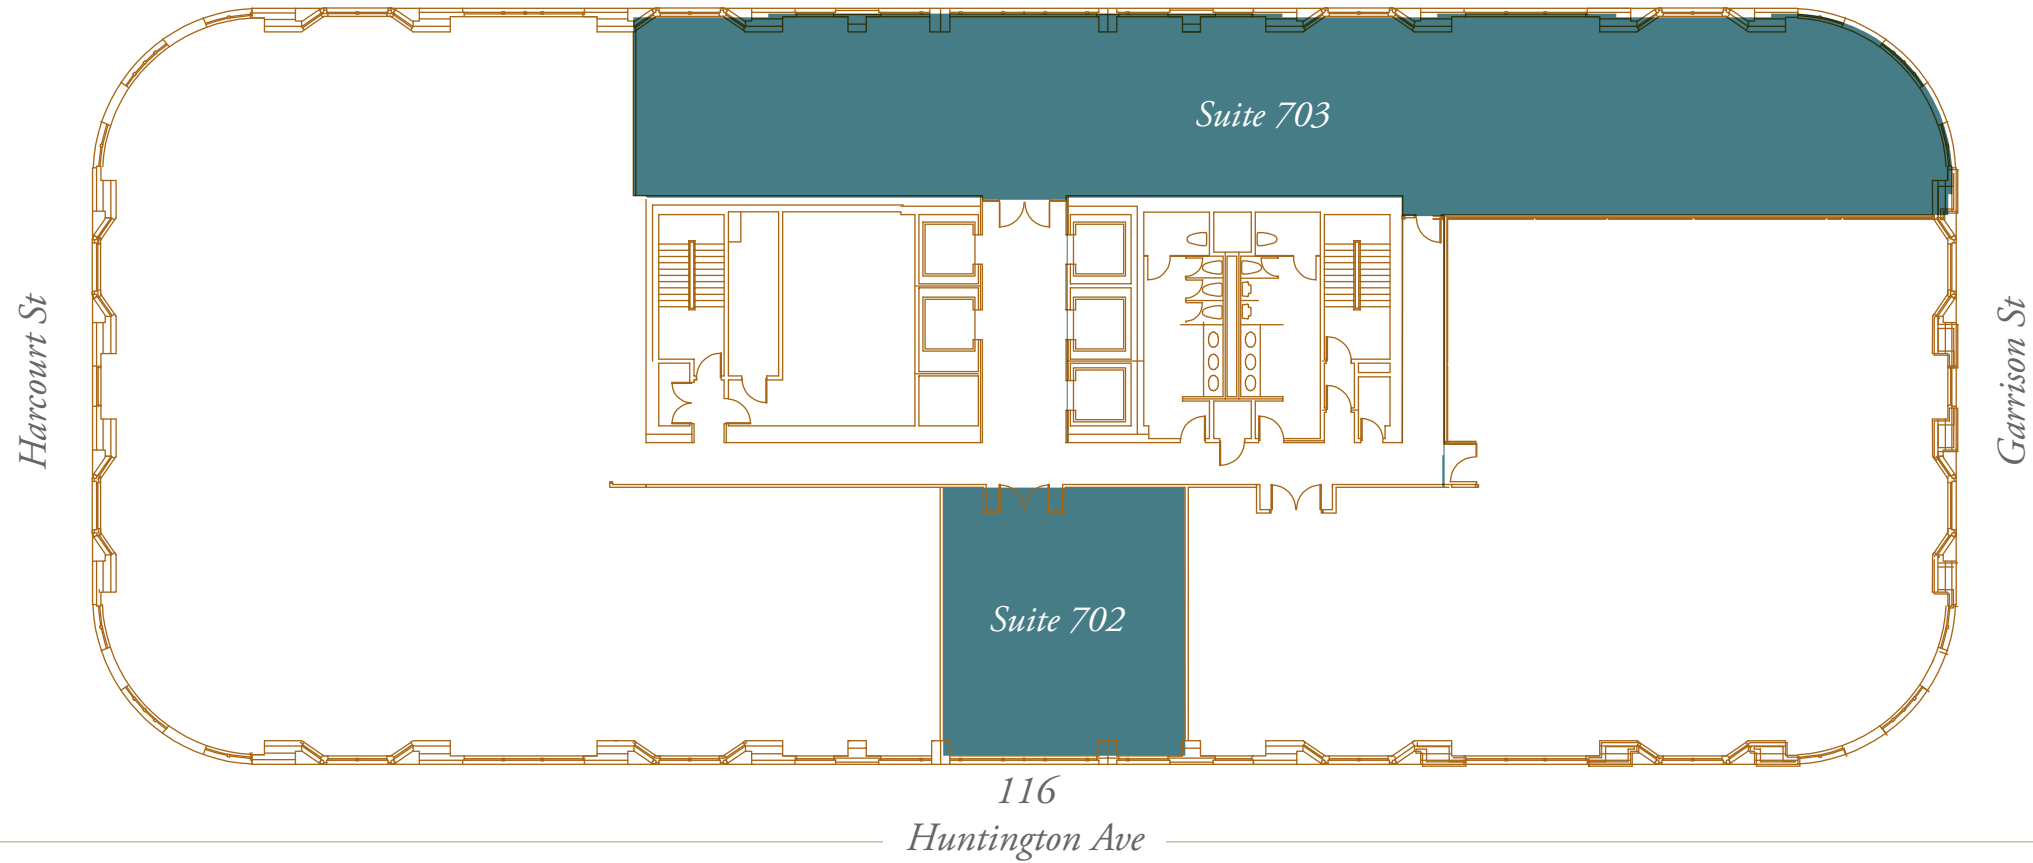

7TH FLOOR

*Suite 702 - 1,139 RSF Available*

*Suite 703 - 4,617 RSF Available*

SUITE 702

- Available 2023
- Law firm build out

SUITE 703

- Available immediately
- Recent build out
- Modern finishes with polished concrete floor at entrance
- Exposed ceilings
- Glass front offices