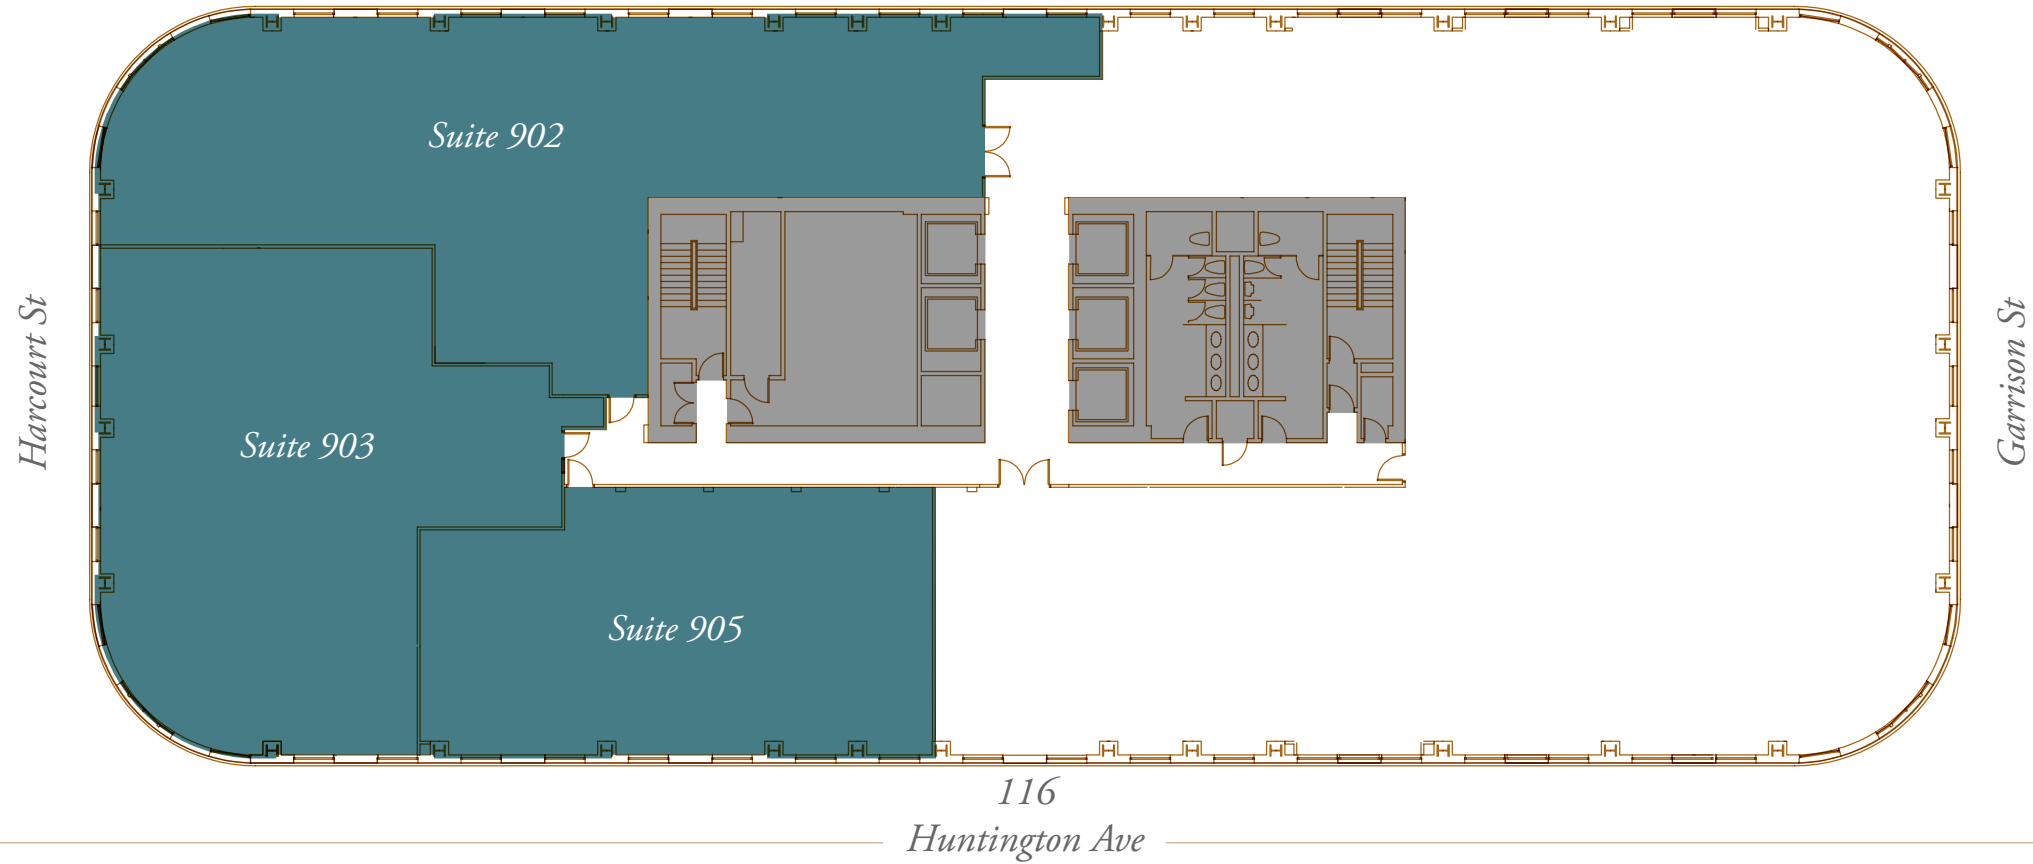

9TH FLOOR

*Suite 902 - 3,957 RSF Available*

*Suite 903 - 3,323 RSF Available*

*Suite 905 - 2,419 RSF Available*

SUITE 902

- Available 2023
- Administrative office, perimeter office and conference intensive

SUITE 903

- Perimeter offices
- Open workstations

SUITE 905

- Available 2023
- Modern build out
- Glass front offices